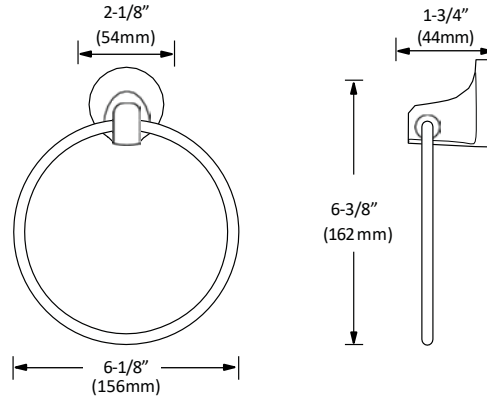

## Bathroom Set

**MODEL: MAYA** (1700BN SERIES)

**TOWEL BAR**  
**TOILET PAPER HOLDER**  
**ROBE HOOK**  
**HAND TOWEL RING**  
SOLD AS SET OF 4PCS

### FEATURES

- Concealed surface mount
- Mounting hardware included
- BN (Brushed Nickel)

**HAND TOWEL RING**

**TOILET PAPER HOLDER**

**ROBE HOOK**

Disclaimer: Nerval makes every effort to provide accurate specification data. However, specification may change without notice. Please visit the Nerval website to see NERVAL'S TERMS AND CONDITIONS.