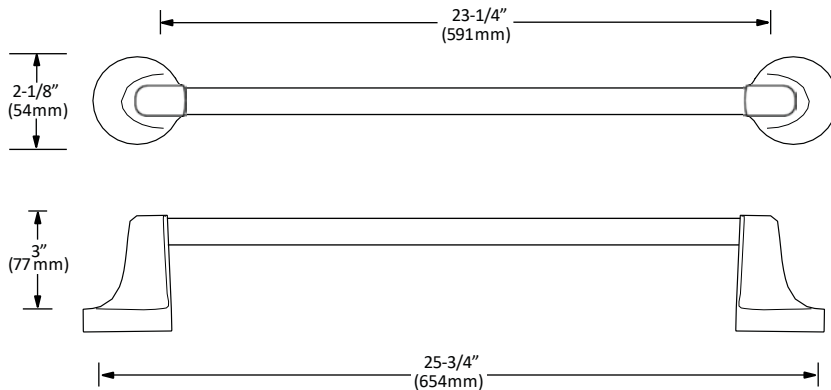

TOWEL BAR

Disclaimer: Nerval makes every effort to provide accurate specification data. However, specification may change without notice. Please visit the Nerval website to see NERVAL'S TERMS AND CONDITIONS.